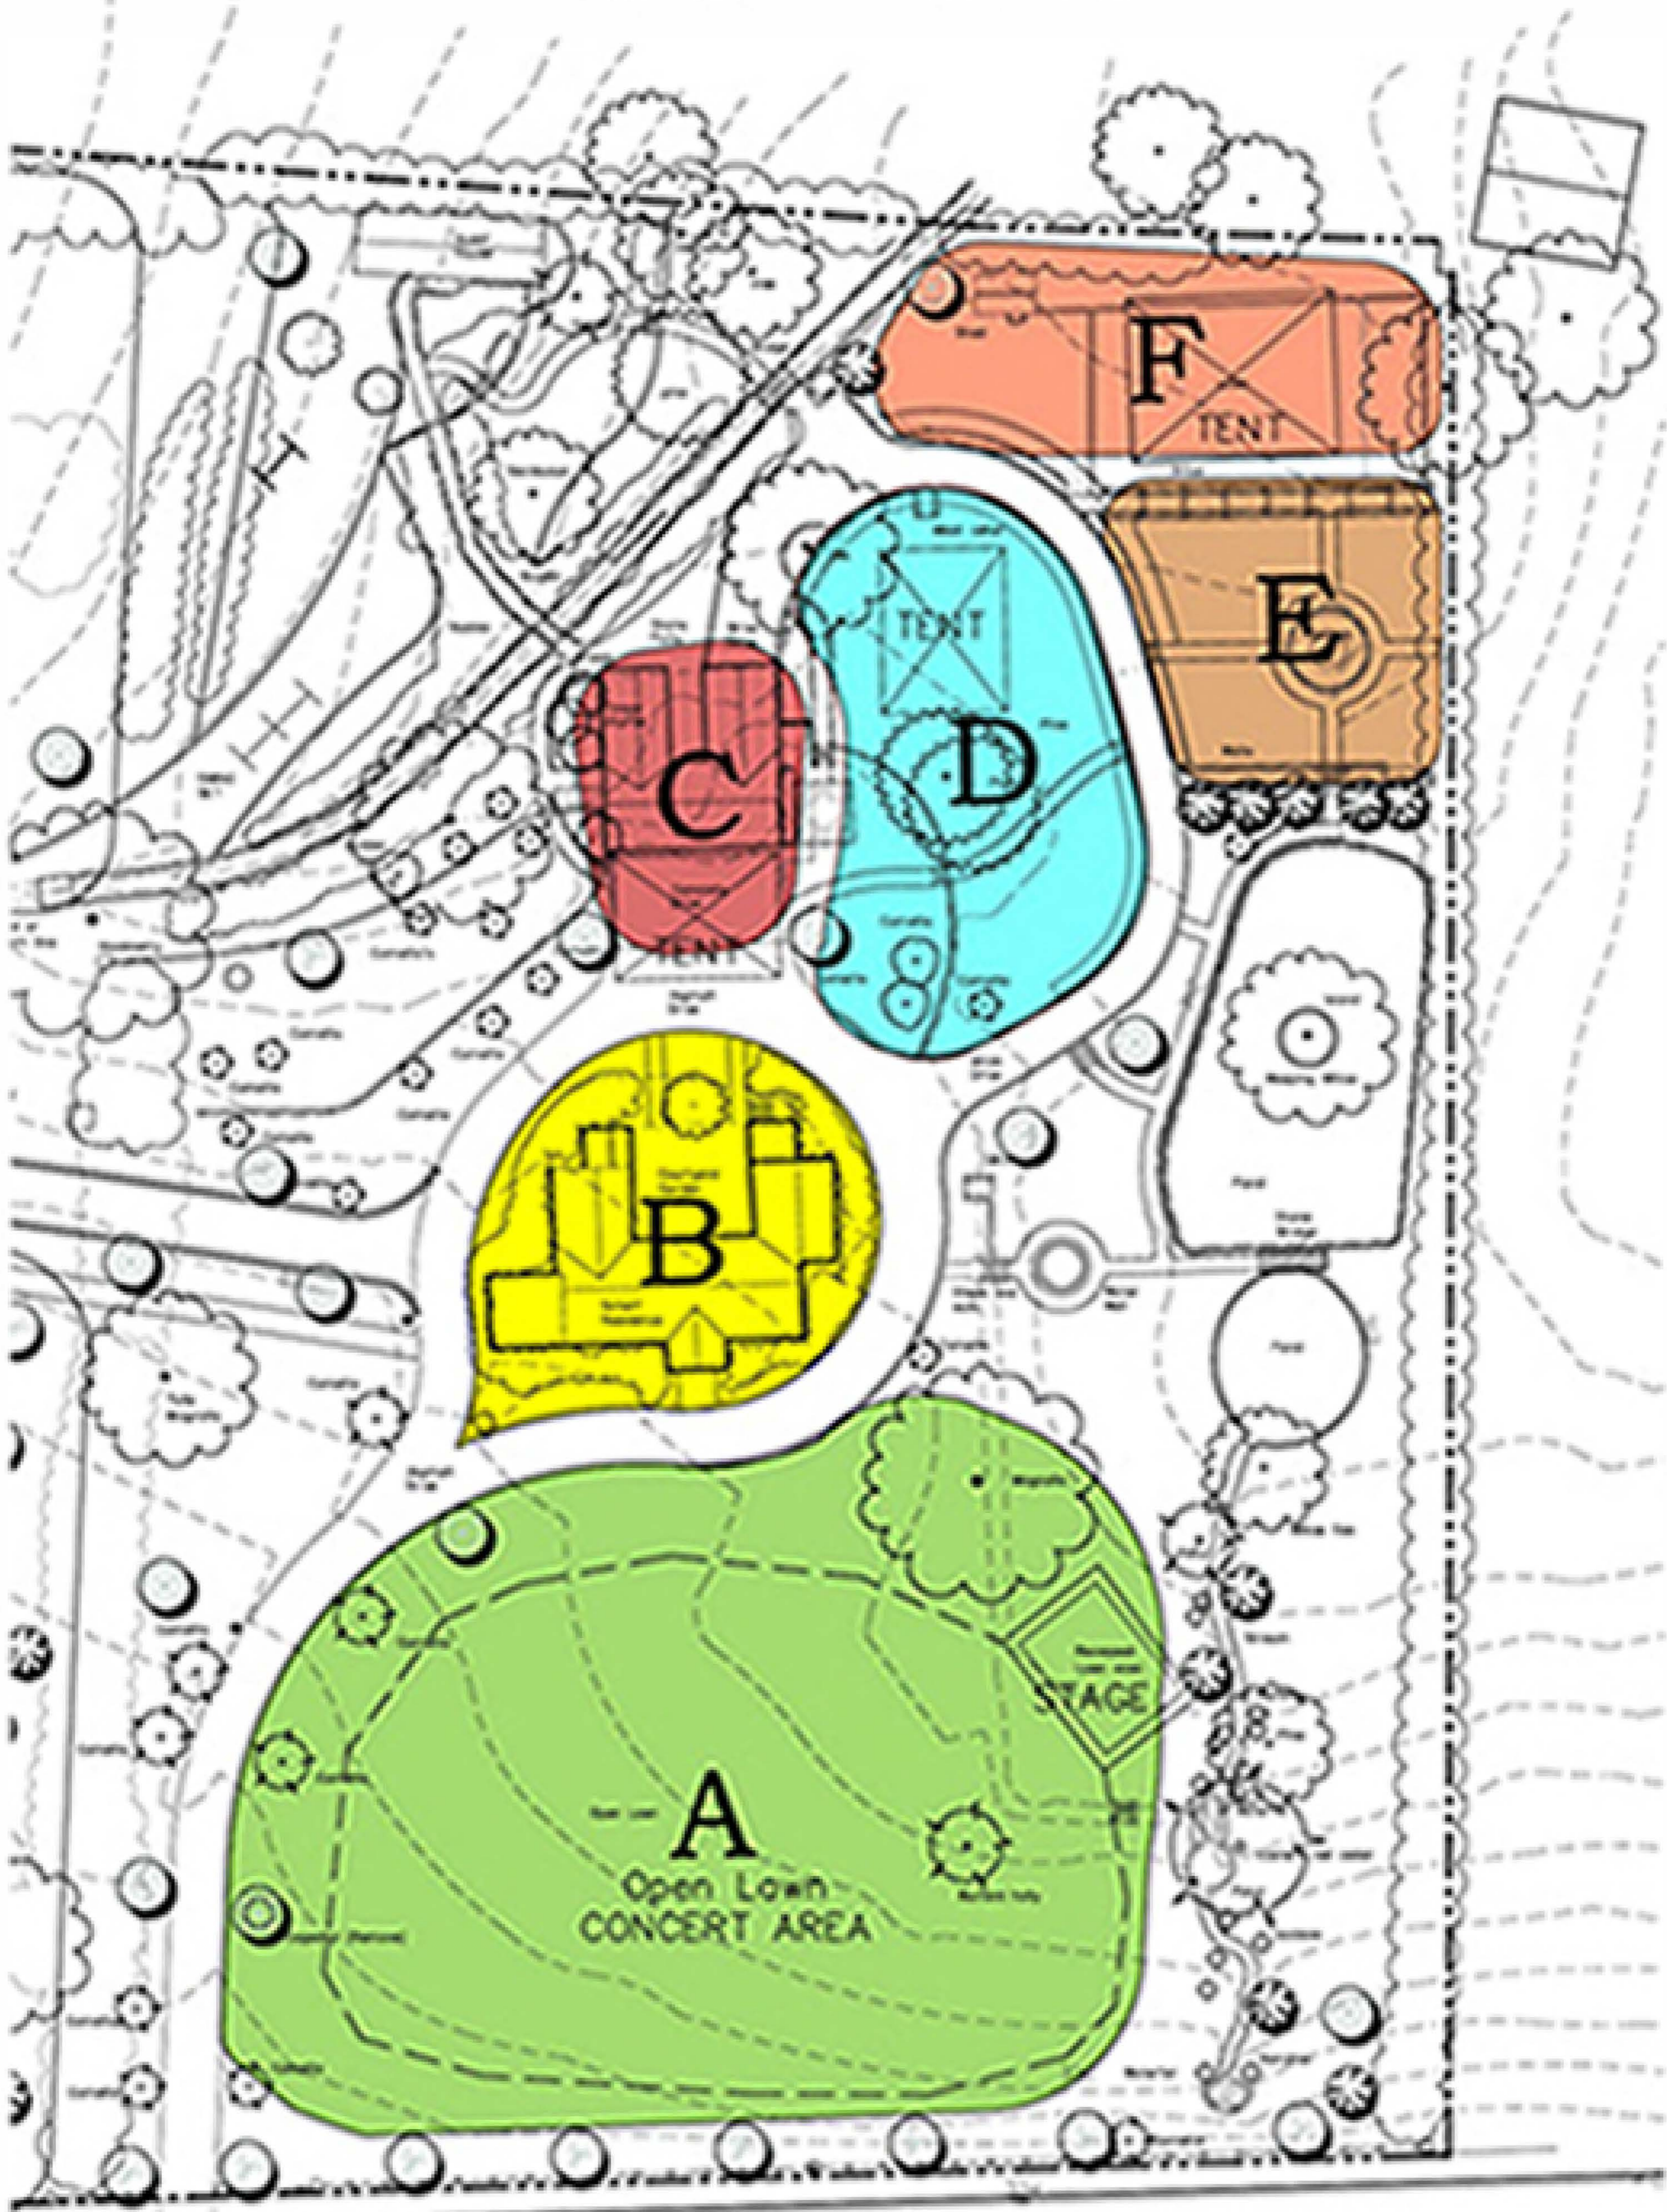

SPRINGDALE EVENT AREAS ANDALUSIA, ALABAMA

Dele Frits & Associates, Inc.
Landscape Architecture & Planning
17025th Street

East Three Notch Street